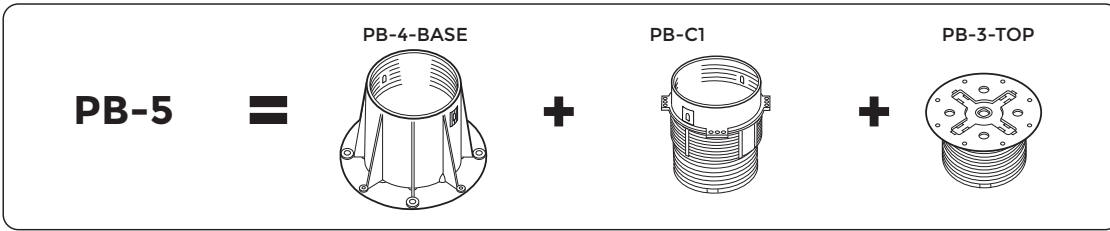

PB-5 / 230 → 315mm Assembly

PB-Series

p.1/2

©copyright, 2018, BUZON PEDESTAL INTERNATIONAL