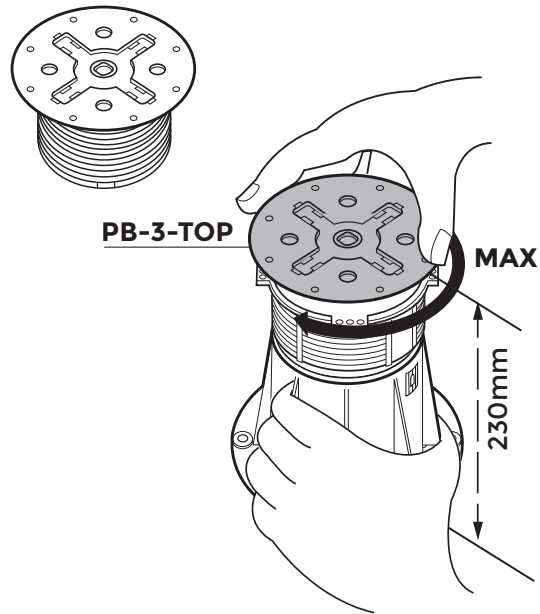

PB-5 / 230 → 315mm Assembly

PB-Series

p.1/2

©copyright, 2018, BUZON PEDESTAL INTERNATIONAL

IN

1

2

3