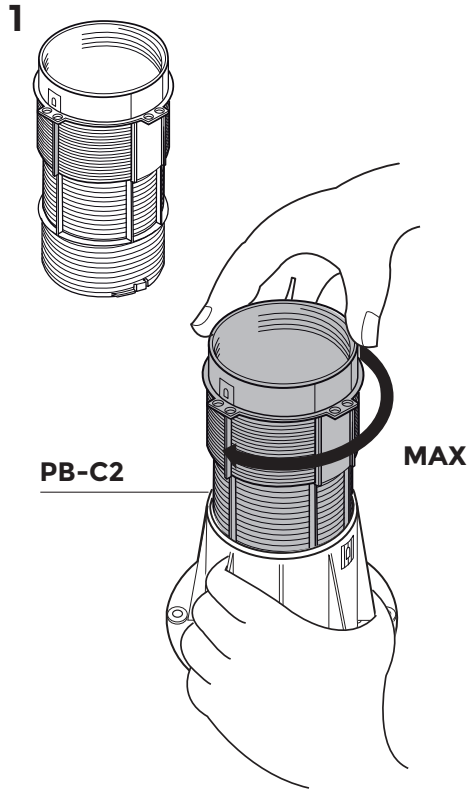

PB-7 / 365 → 485mm Assembly

PB-Series

p.1/2

©copyright, 2018, BUZON PEDESTAL INTERNATIONAL

IN