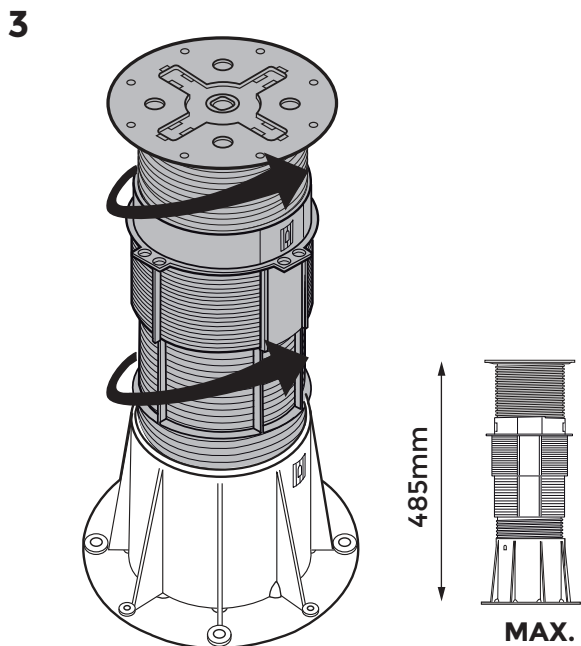

PB-7 / 365 → 485mm Assembly

PB-Series

p.1/2

©copyright, 2018, BUZON PEDESTAL INTERNATIONAL

IN