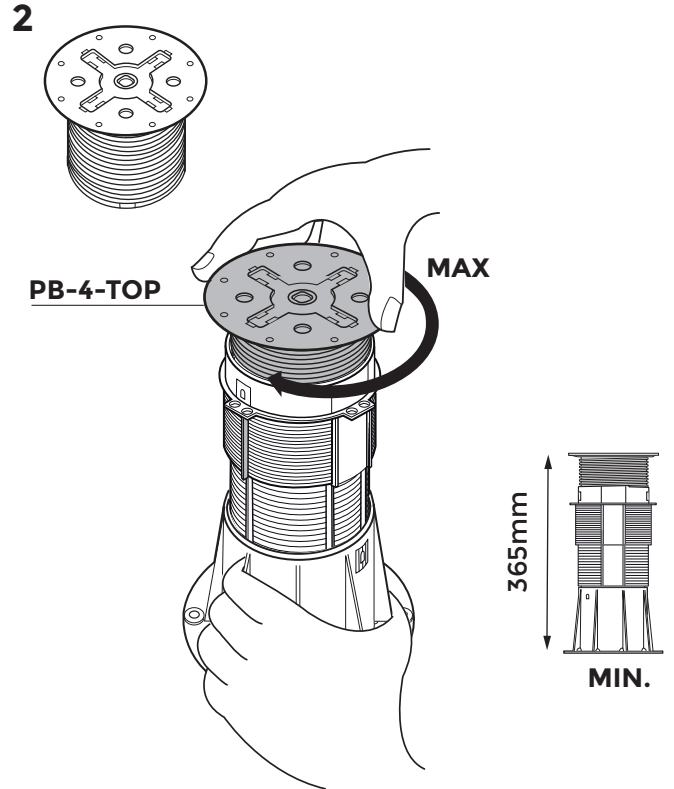

PB-7 / 365 → 485mm Assembly

PB-Series

p.1/2

©copyright, 2018, BUZON PEDESTAL INTERNATIONAL

IN