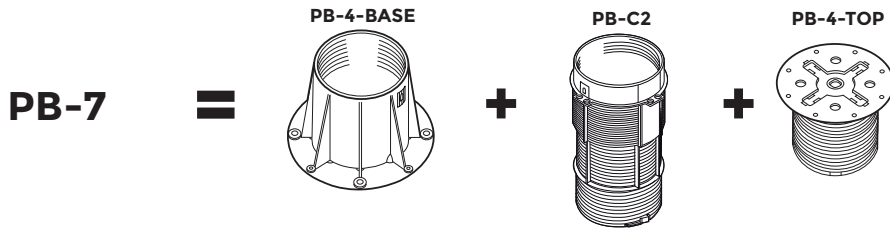

PB-7 / 365 → 485mm Assembly

PB-Series

p.1/2

©copyright, 2018, BUZON PEDESTAL INTERNATIONAL