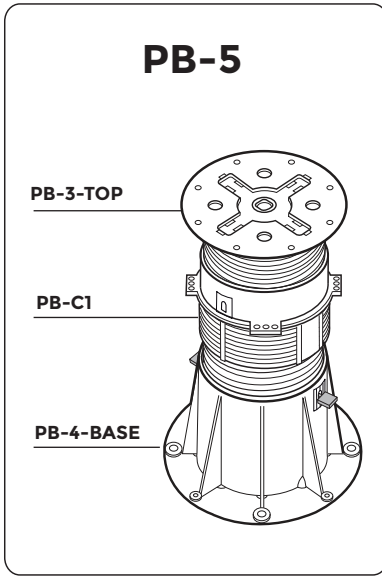

PB-5 / 235 → 315mm Assembly

PB-Series

p.1/2

©copyright, 2018, BUZON PEDESTAL INTERNATIONAL

IN

1

2

3

1

2

3

4

5