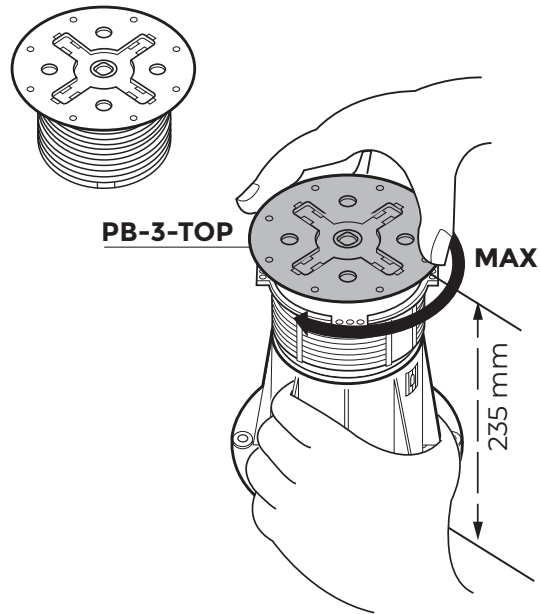

PB-5 / 235 → 315mm Assembly

PB-Series

p.1/2

©copyright, 2018, BUZON PEDESTAL INTERNATIONAL

IN

1

2

3