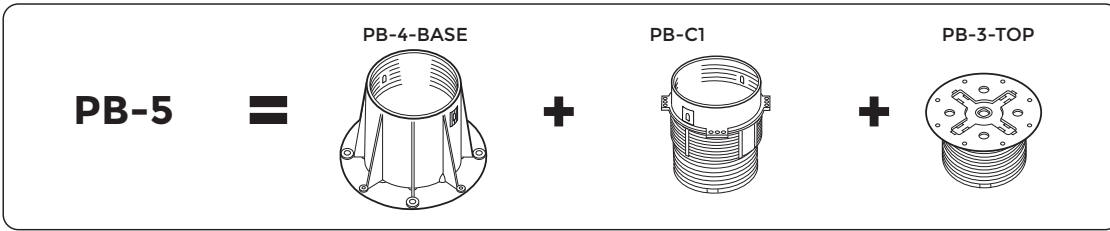

PB-5 / 235 → 315mm Assembly

PB-Series

p.1/2

©copyright, 2018, BUZON PEDESTAL INTERNATIONAL

IN

1

2

3