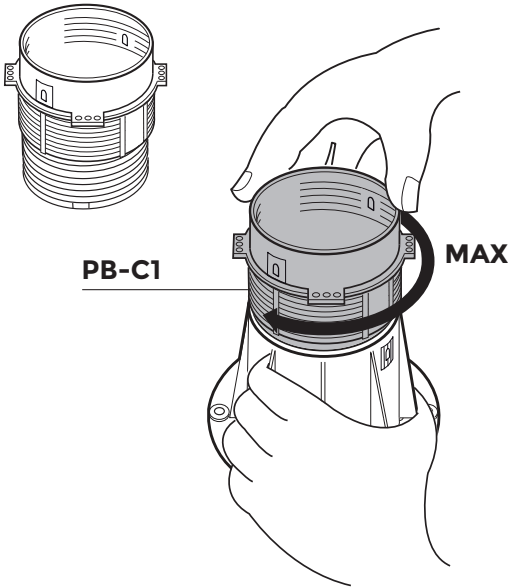

PB-5 / 235 → 315mm Assembly

PB-Series

p.1/2

©copyright, 2018, BUZON PEDESTAL INTERNATIONAL

IN

1

2

3