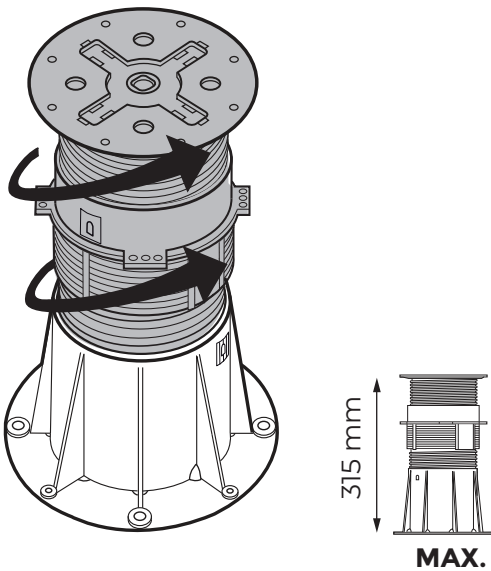

PB-5 / 235 → 315mm Assembly

PB-Series

p.1/2

©copyright, 2018, BUZON PEDESTAL INTERNATIONAL

IN

1

2

3