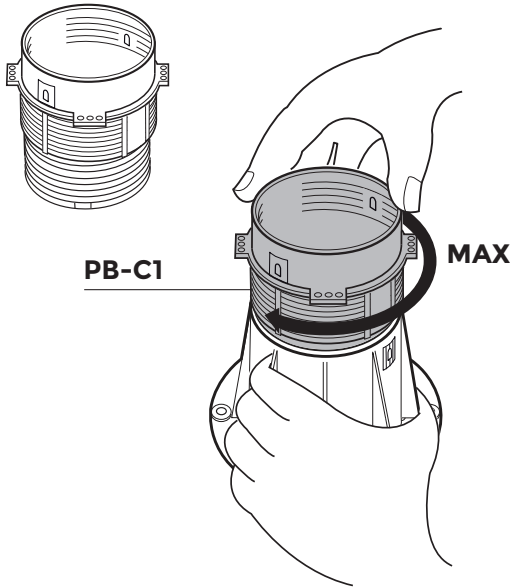

PB-5 / 235 → 315mm Assembly

PB-Series

p.1/2

©copyright, 2018, BUZON PEDESTAL INTERNATIONAL

IN

1

2

3

4

OUT