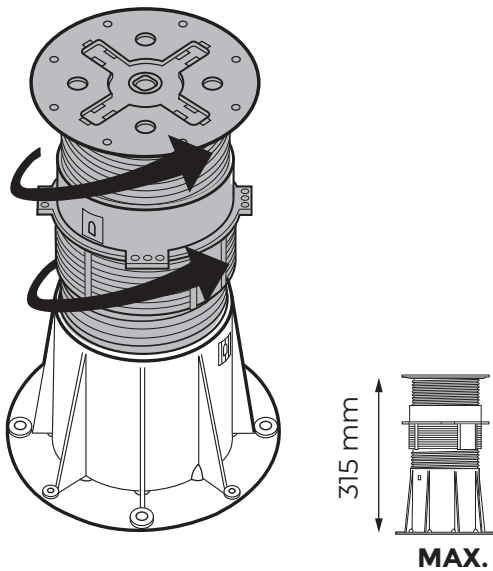

PB-5 / 235 → 315mm Assembly

PB-Series

p.1/2

©copyright, 2018, BUZON PEDESTAL INTERNATIONAL

IN

1

2

3

4

OUT