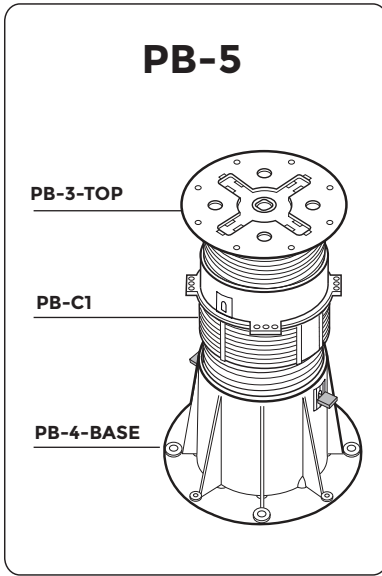

PB-5 / 235 → 315mm Assembly

PB-Series

p.1/2

©copyright, 2018, BUZON PEDESTAL INTERNATIONAL

IN

1

2

3

4

OUT