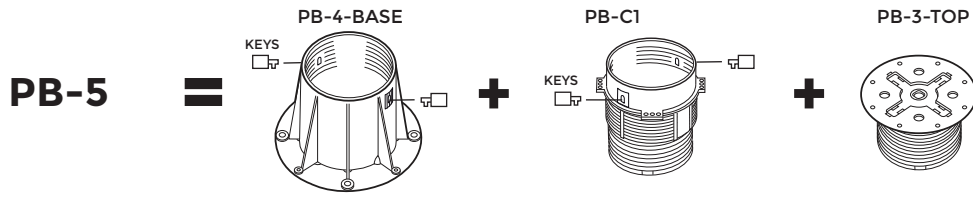

PB-5 / 235 → 315mm Assembly

PB-Series

p.1/2

©copyright, 2018, BUZON PEDESTAL INTERNATIONAL

IN

1

2

3

4

OUT