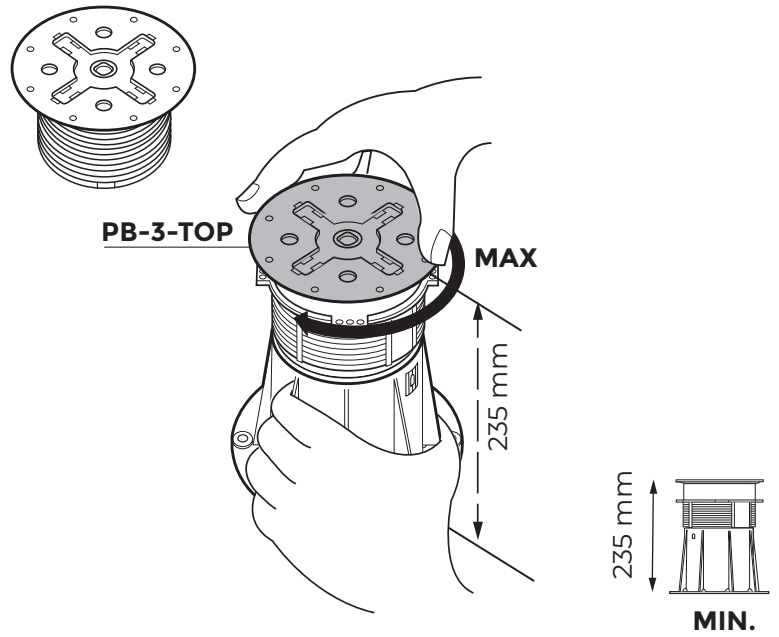

PB-5 / 235 → 315mm Assembly

PB-Series

p.1/2

©copyright, 2018, BUZON PEDESTAL INTERNATIONAL

IN

1

2

3

4

OUT