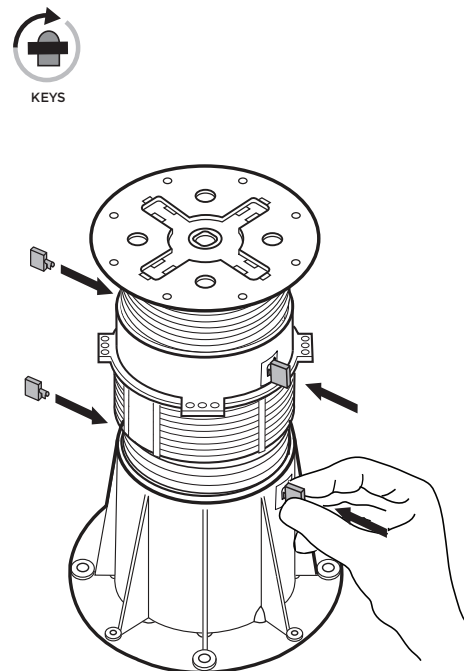

PB-5 / 235 → 315mm Assembly

PB-Series

p.1/2

©copyright, 2018, BUZON PEDESTAL INTERNATIONAL

IN

1

2

3

4

OUT