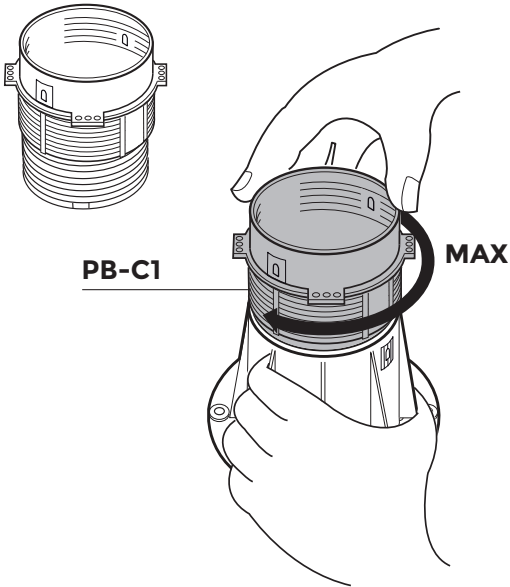

PB-5 / 235 → 315mm Montage

PB-Series

p.1/2

©copyright, 2018, BUZON PEDESTAL INTERNATIONAL

IN

1

2

3