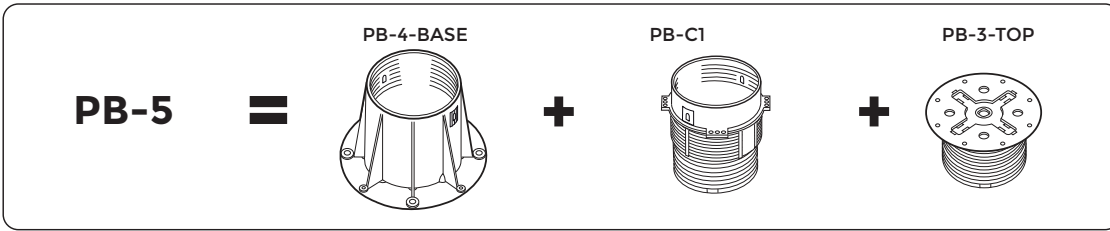

PB-5 / 235 → 315mm Montage

PB-Series

p.1/2

©copyright, 2018, BUZON PEDESTAL INTERNATIONAL

IN

1

2

3