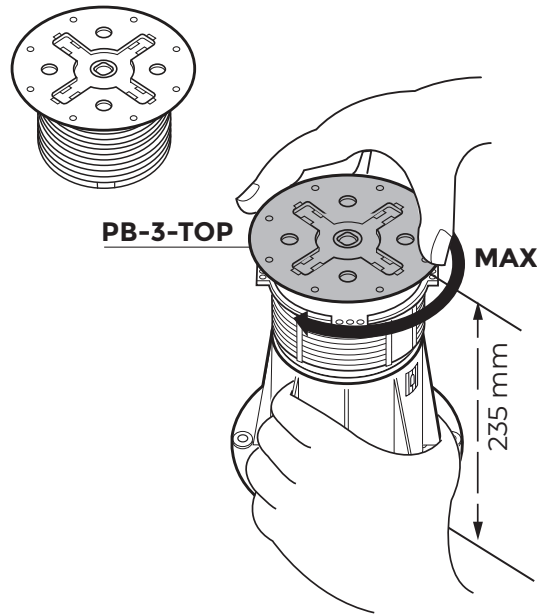

PB-5 / 235 → 315mm Montage

PB-Series

p.1/2

©copyright, 2018, BUZON PEDESTAL INTERNATIONAL

IN

1

2

3