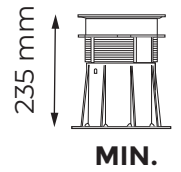

PB-5 / 235 → 315mm Montage

PB-Series

p.1/2

©copyright, 2018, BUZON PEDESTAL INTERNATIONAL

IN

1

2

3