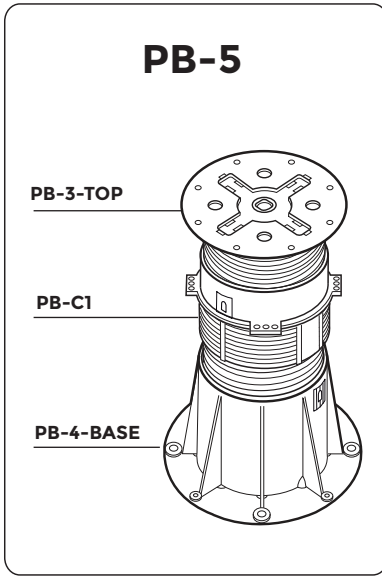

PB-5 / 235 → 315mm Montage

PB-Series

p.1/2

©copyright, 2018, BUZON PEDESTAL INTERNATIONAL

IN

1

2

3

1

2

3

4

5