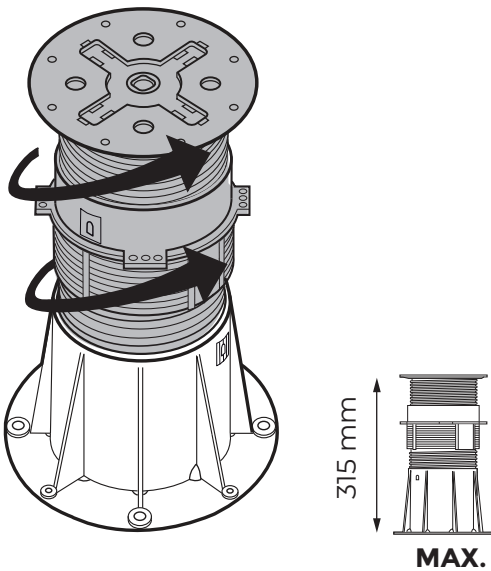

PB-5 / 235 → 315mm Montage

PB-Series

p.1/2

©copyright, 2018, BUZON PEDESTAL INTERNATIONAL

IN

1

2

3