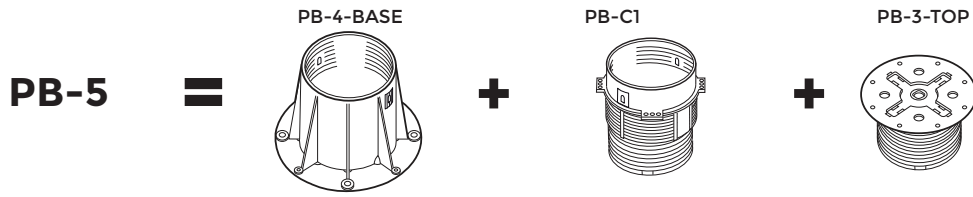

PB-5 / 235 → 315mm Montage

PB-Series

p.1/2

©copyright, 2018, BUZON PEDESTAL INTERNATIONAL