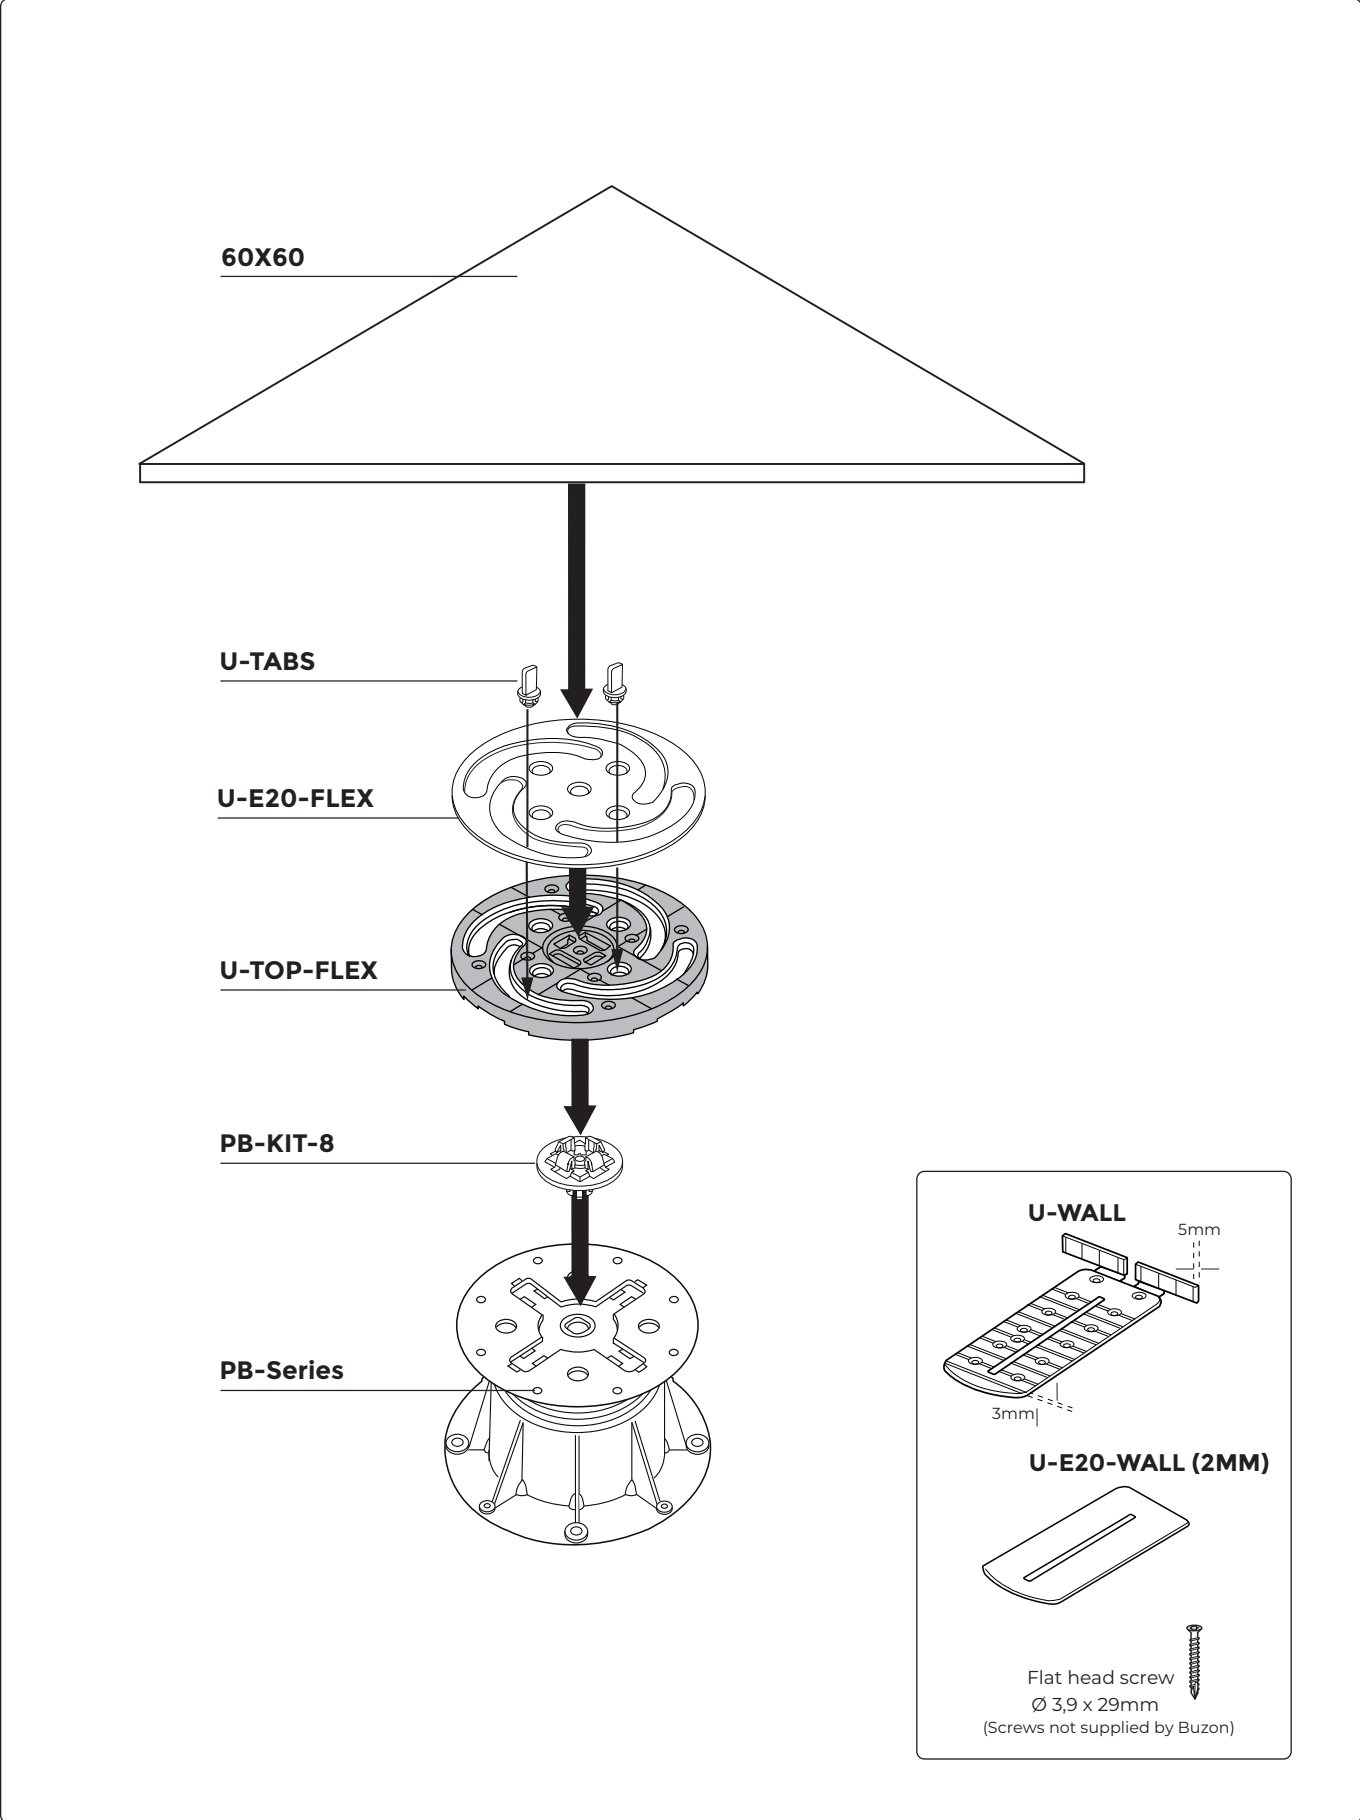

U-TOP-FLEX - Triangular tiles

PB-Series

p.1

©copyright, 2021 BUZON PEDESTAL INTERNATIONAL

U-TABS

U-TOP-FLEX

Ref. 36 GNO 78- Re v.4 -18/ 04/2023

8

9

10

11

12

13

14

15

16 Finish the first line of tiles

17

18

19

20

21

22

U-TABS X1

U-TABS X2

U-TABS X4

U-TABS X8