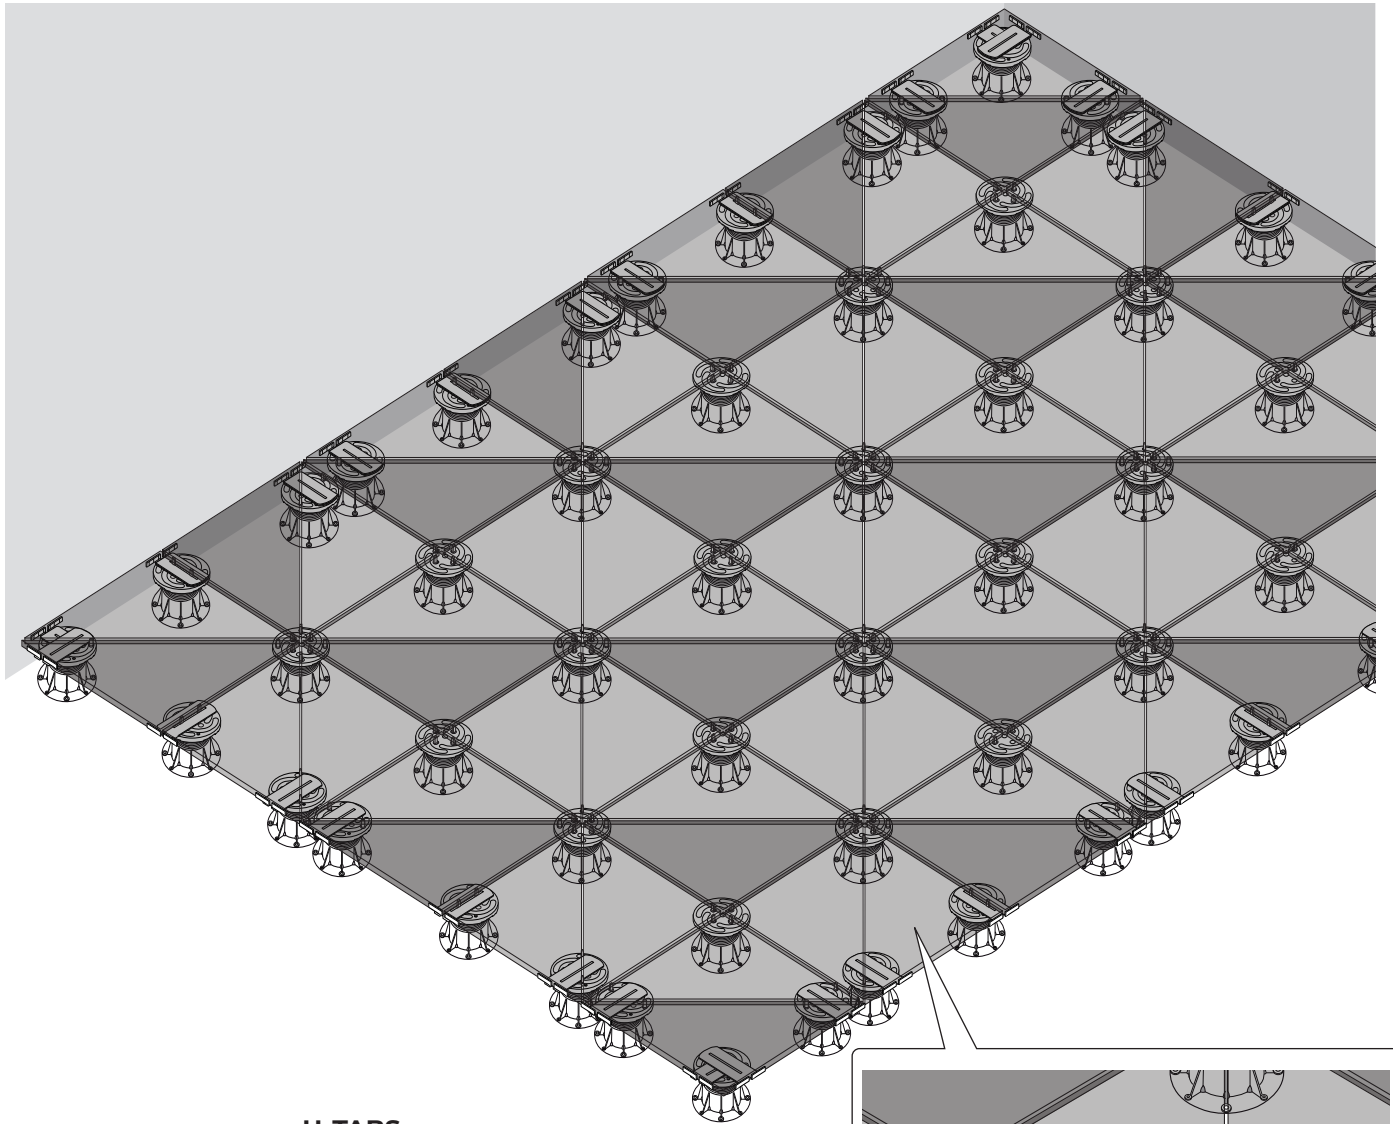

U-TOP-FLEX - Triangular tiles

PB-Series

p.1

©copyright, 2021 BUZON PEDESTAL INTERNATIONAL

U-TABS

U-TOP-FLEX

Ref. 36 GNO 78- Re v.4 -18/ 04/2023

8

9

10

11

12

13

14

15

16 Finish the first line of tiles

17

18

19

20

21

22

U-TABS X1

U-TABS X2

U-TABS X4

U-TABS X8